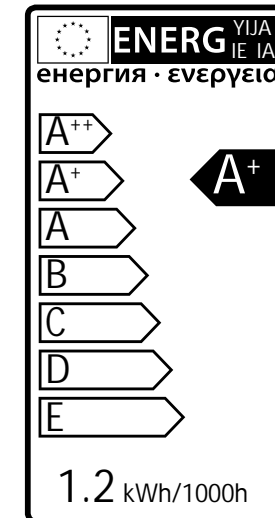

Linum

2519061

2 Watt	On/Off 5000	Failure < 5% after 1000h
43 Lumen	Non dimmable	Failure < 10% after 6000h
3000 Kelvin	Instant full light	Flux > 80% after 6000h
10.000 Hours	Power factor > 0,5	CRI > 65

SMD LED unit
12x 12V 2W warm white
Art. nr. 6242011